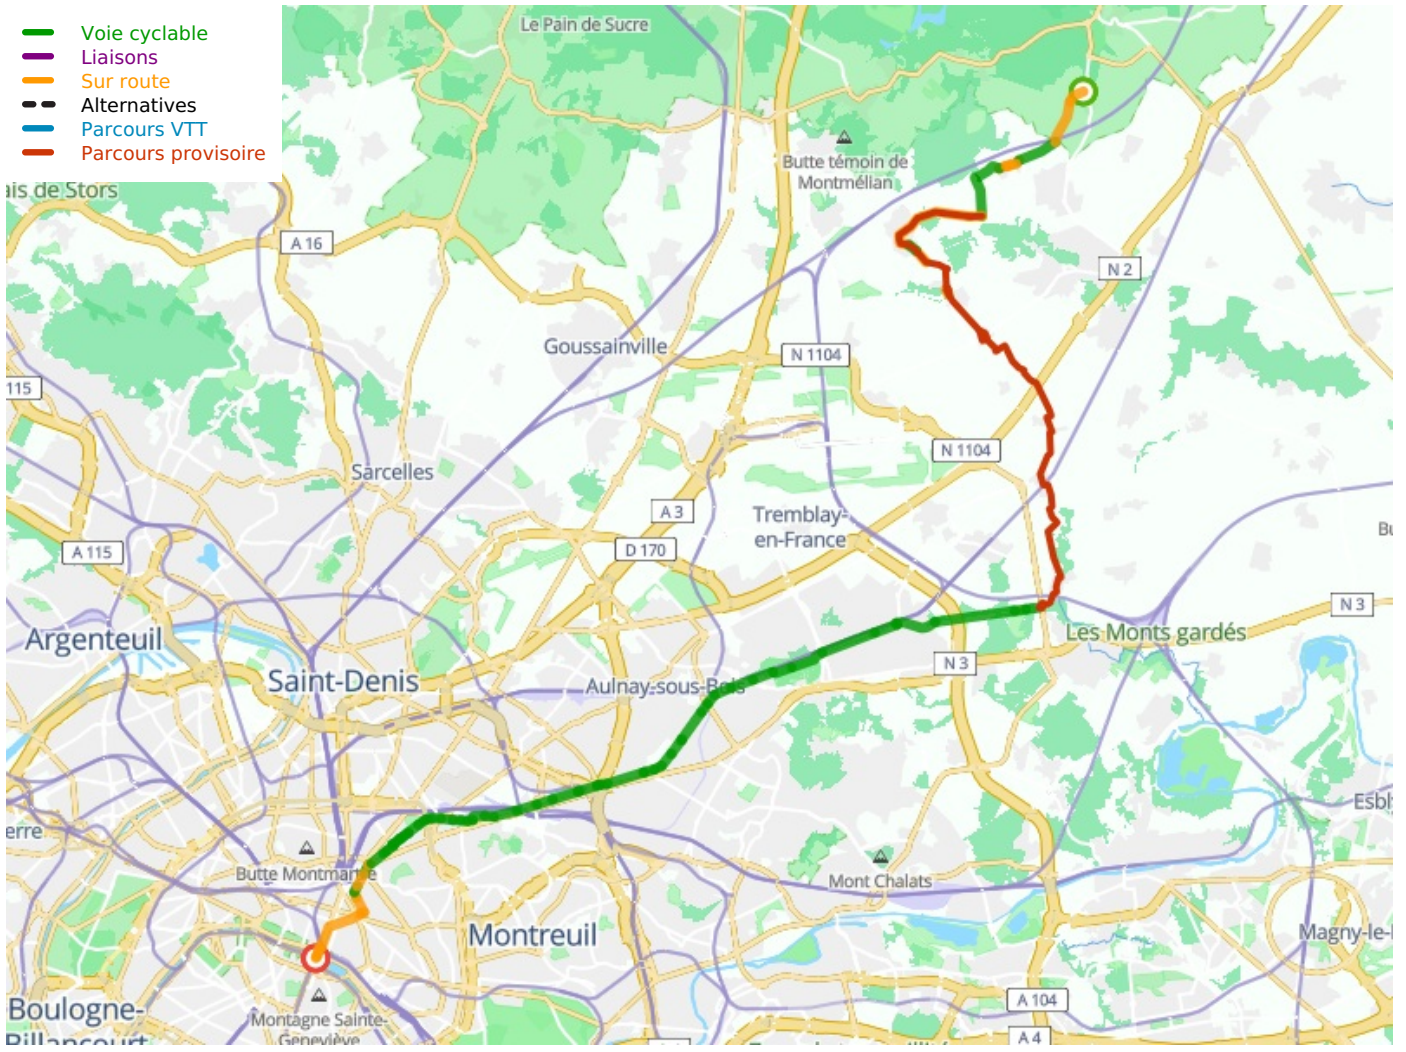

- Voie cyclable
- Liaisons
- Sur route
- - - Alternatives
- Parcours VTT
- Parcours provisoire